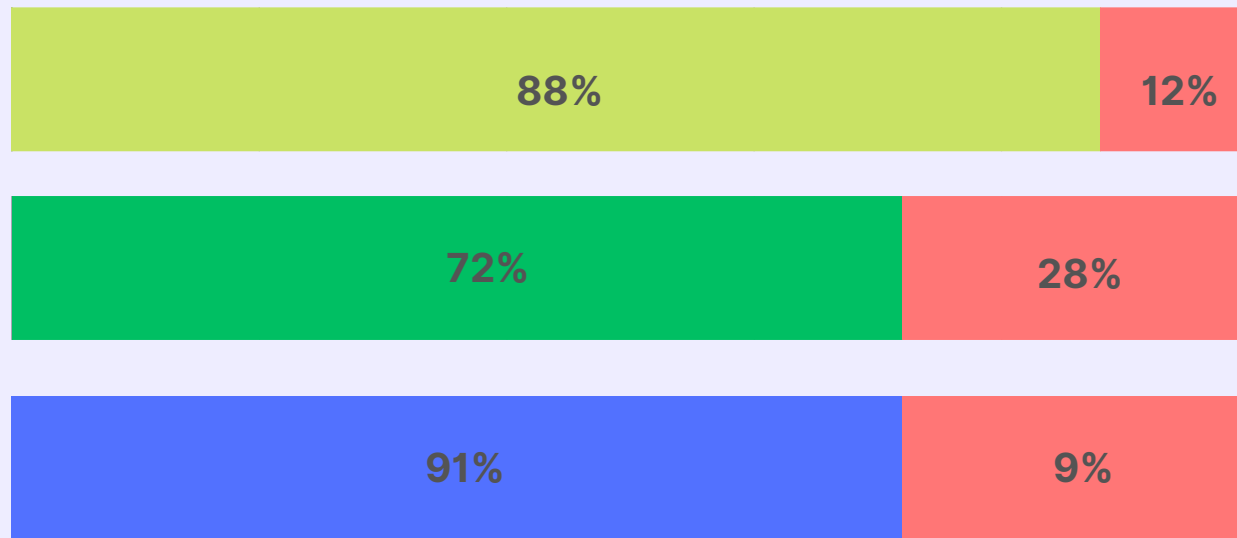

# Swallowfield Primary PE

KS2 Swimming Assessments Results 2023-24

 Swim competently, confidently and proficiently for at least 25 meters.

 Use a range of strokes effectively.

 Perform a safe self-rescue in different water-based situations.